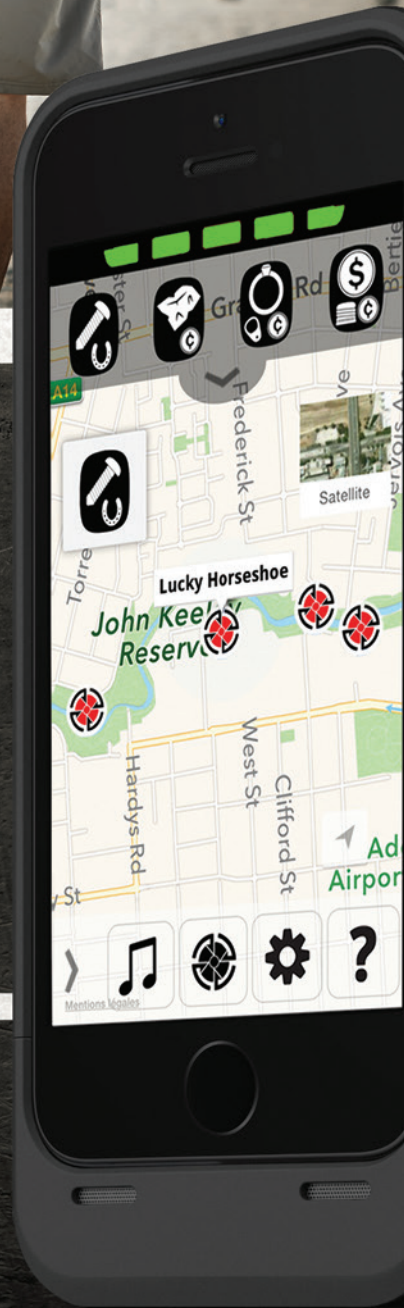

SMARTPHONE APP*:
**REMOTE CONTROL OVER YOUR
DETECTOR. NOW THAT'S HANDY.**

Even though you're detecting miles away from anywhere, you can stay connected with the GO-FIND app. Imagine listening to your favourite tracks, or recording your finds while you hunt. It's all possible with the GO-FIND app, which is perfectly in tune with your detector.

What's more Coin ID Magic and its four find modes helps you identify what type of coins you have found — even while they're still buried in the ground. GO-FIND with smartphone app: Welcome to the future.

TREASURE VIEW*:
**TRASH OR TREASURE?
KNOW BEFORE YOU DIG.**

When it comes to detecting, there's really only two things you want to know: is it trash or is it treasure? So with this in mind, Minelab designed the GO-FIND to feature the amazing Treasure View LEDs, which light up and change colour to help you identify what you've found before you dig.

Green lights indicate non-iron objects like coins or jewelry, while red lights indicate iron objects such as nails or keys. GO-FIND with Treasure View: It's detecting made simple.