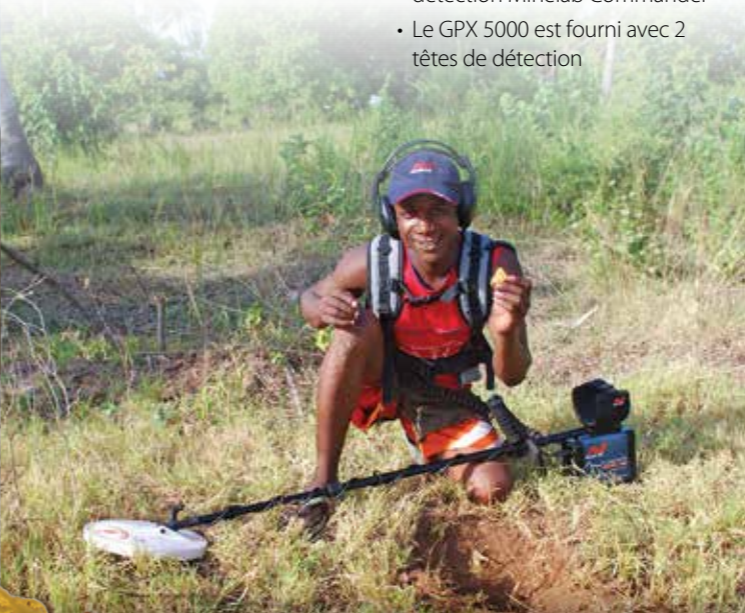

World's Best Metal Detection Technologies

Les Meilleures Technologies de Détection de Métaux au Monde