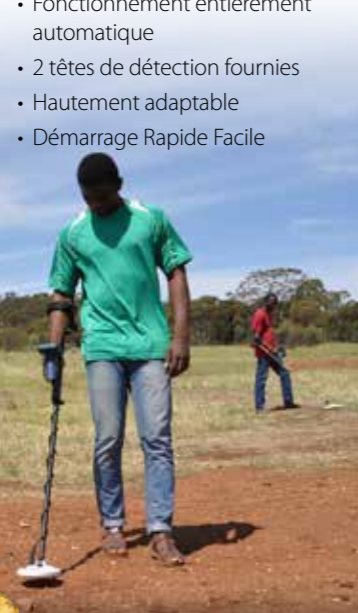

World's Best Metal Detection Technologies

Les Meilleures Technologies de Détection de Métaux au Monde